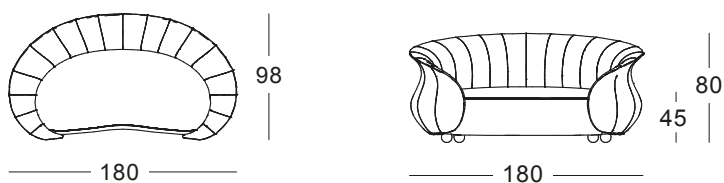

**Technical description:**

Plywood and hardwood construction covered with different density HR foam and latex.

Painted hardwood legs.

Not removable cover.

VRON180

180x98x80/45

**VRON240**

240x98x80/45