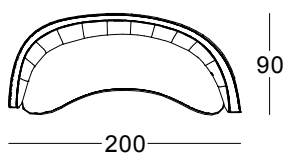

GRAVITY SOFA

BRIGITA MARIJA SPOKAITE-NORVAISE

Technical description:

Plywood and hardwood construction covered with different density HR foam and latex.

Hidden polyurethane feet.

Not removable cover.

GRVT200

200x90x90/45

GRVT250

250x90x90/45