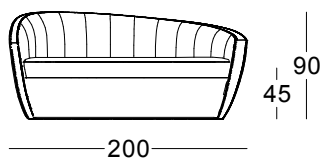

GRAVITY SOFA

BRIGITA MARIJA SPOKAITE-NORVAISE

Technical description:

Plywood and hardwood construction covered with different density HR foam and latex.

Hidden polyurethane feet.

Not removable cover.

GRVT200

200x90x90/45

GRVT250

250x90x90/45